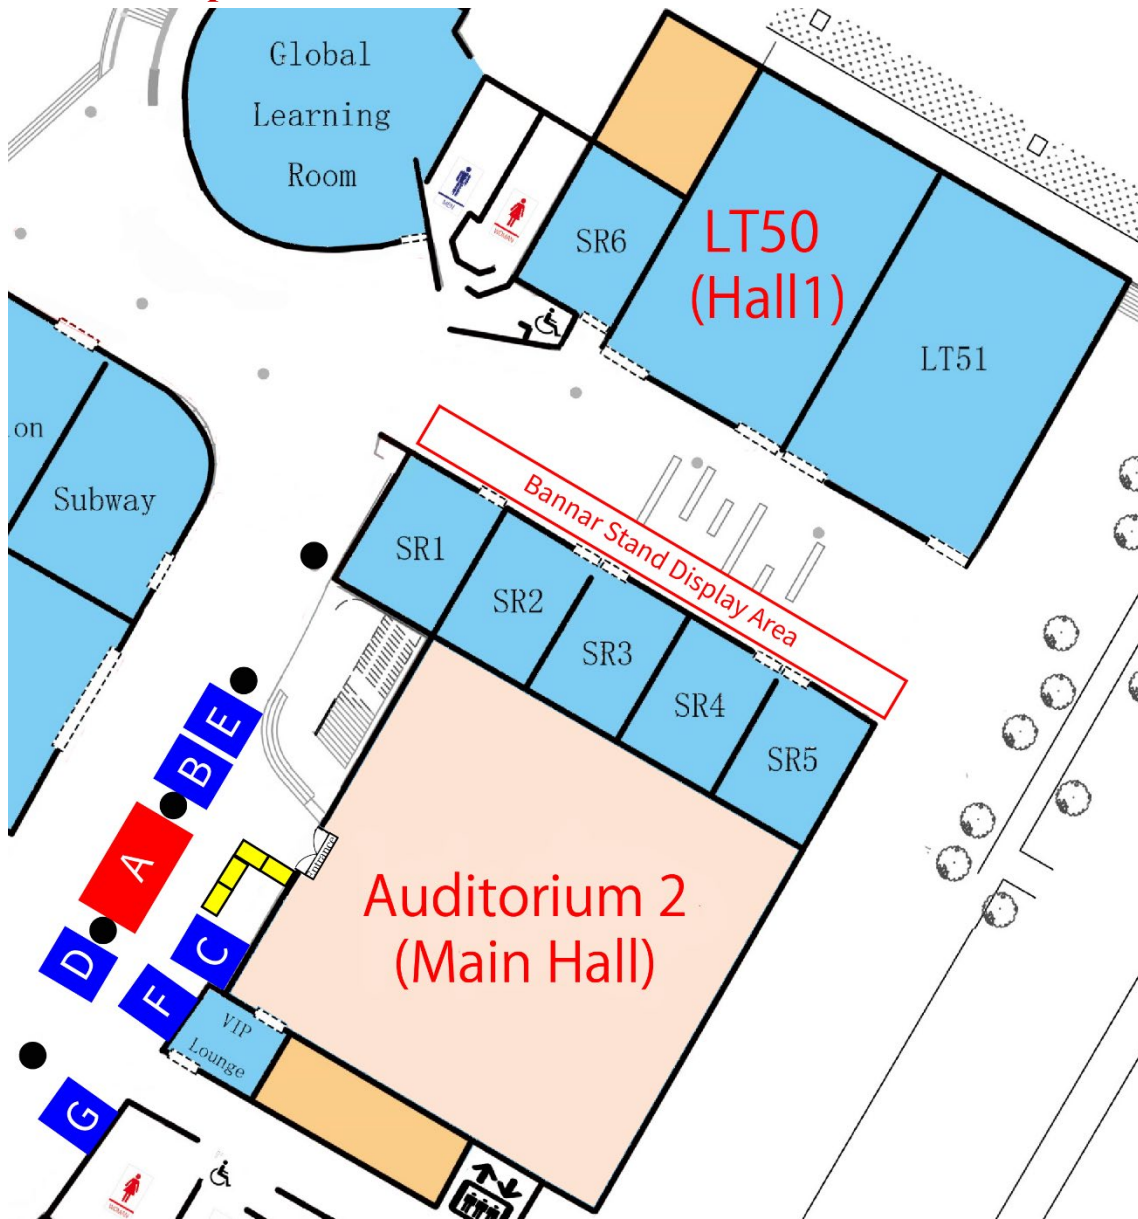

Exhibition Map

Location	Sponsor	Category
A	Giken Ltd.	Platinum (5m x 3m)
B	Nippon Steel Corporation	Gold (3m x 3m)
C	Guan Chuan Engineering Pte., Ltd.	Gold (3m x 3m)
D	Atsunew Giken Pte., Ltd./Oriental Castle	Gold (3m x 3m)
E	SATO JUKI Corporation	Gold (3m x 3m)
F	JFE Steel Corporation	Gold (3m x 3m)
G	Chuen Chang Enterprise Co., Ltd.	Gold (3m x 3m)